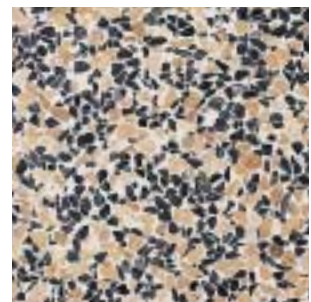

AALBORG WHITE®

**Beauty that Stands the Test of Time
– Durable Terrazzo Based on AALBORG WHITE®**

AALBORG WHITE®

- Nature's own raw materials
- refined by supreme technology
- used for beautiful and functional solutions

An Ancient Technique with a Modern Appeal

It has been known for centuries. It still applies: Terrazzo is a terrific product. And AALBORG WHITE® is a terrific cement for making terrazzo. The hard-wearing properties of terrazzo are enhanced by the exceptionally high strengths of AALBORG WHITE®.

The cement's high reflection allows the production of very white terrazzo when combined with light aggregate. Add pigments and you can create exciting patterns in very bright, clear colours made possible thanks to the superior whiteness of AALBORG WHITE®.