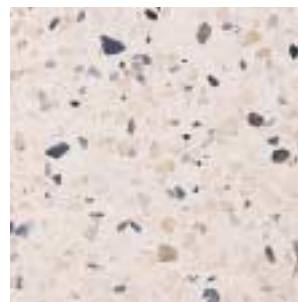

AALBORG WHITE®

**Beauty that Stands the Test of Time
– Durable Terrazzo Based on AALBORG WHITE®**

AALBORG WHITE®

- Nature's own raw materials
- refined by supreme technology
- used for beautiful and functional solutions

An Ancient Technique with a Modern Appeal

It has been known for centuries. It still applies: Terrazzo is a terrific product. And AALBORG WHITE® is a terrific cement for making terrazzo. The hard-wearing properties of terrazzo are enhanced by the exceptionally high strengths of AALBORG WHITE®.

The cement's high reflection allows the production of very white terrazzo when combined with light aggregate. Add pigments and you can create exciting patterns in very bright, clear colours made possible thanks to the superior whiteness of AALBORG WHITE®.